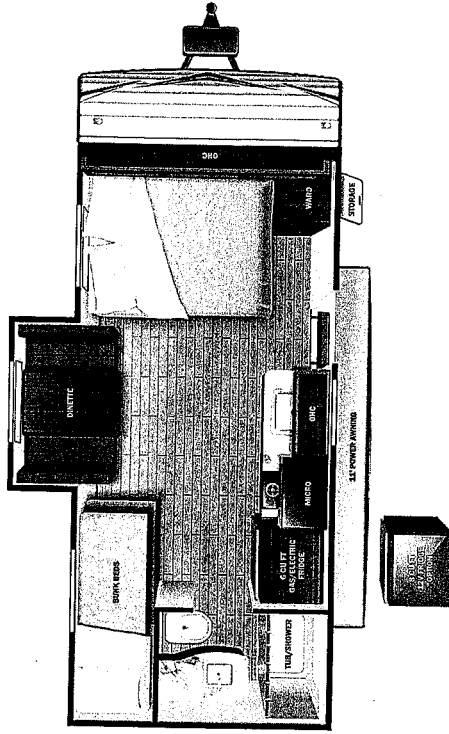

# Highland RIDGE RV

## Open Range

Serial #: 58TBH0AK7N75M3440  
Model: 180BHS OPEN RANGE TT  
Model Year: 2022 Dealer Name: DENNIS DILLON RV  
8772 WEST TARGEE  
BOISE, ID 83709  
USA

Manufacturer's Suggested Retail Price \$30,654.00

**UVW** 3780 lbs **Sleeps** Up to 6 **Length** 22' 2.25"

DIMENSIONS	
Exterior height:	125.00*
Exterior width:	96.00*
WEIGHTS	
GWR (front):	4900 (gals.)
GWR (rear):	4400 (gals.)
Approx. Gross Cargo Carrying Capacity(GCCC):	1120
SEATING & SLEEPING	
Tires	Queen Bed
Tire size (front):	S2225/75R15E
Tire size (mid):	
Tire size (rear):	